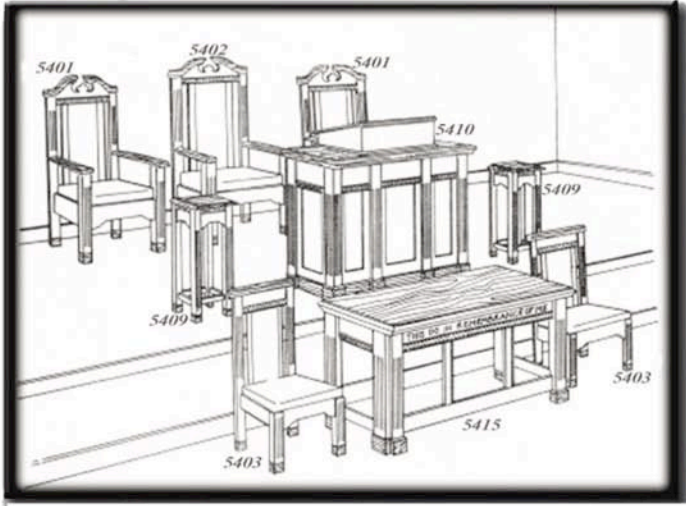

593-C

594-C

411-W

421-W

412-W

CHANCEL SETS

Both chancel sets are available in either All Wood or Colonial (Stain/White)

OTHER CHANCEL FURNITURE