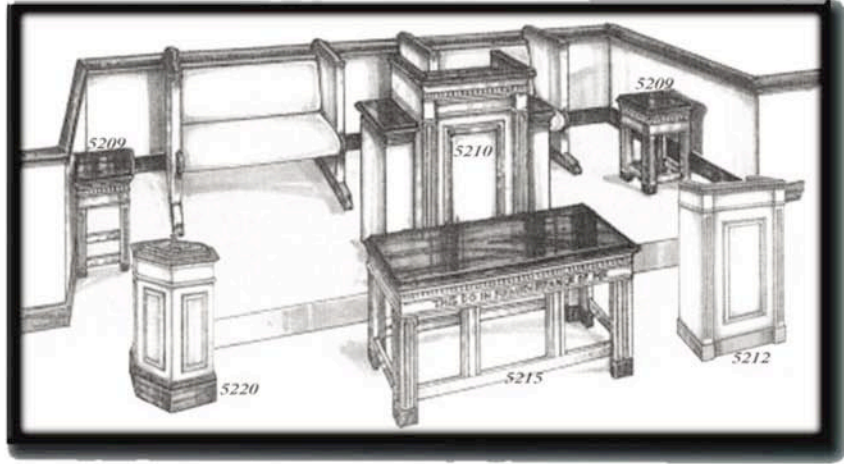

593-C

594-C

411-W

421-W

412-W

CHANCEL SETS

Both chancel sets are available in either All Wood or Colonial (Stain/White)

OTHER CHANCEL FURNITURE